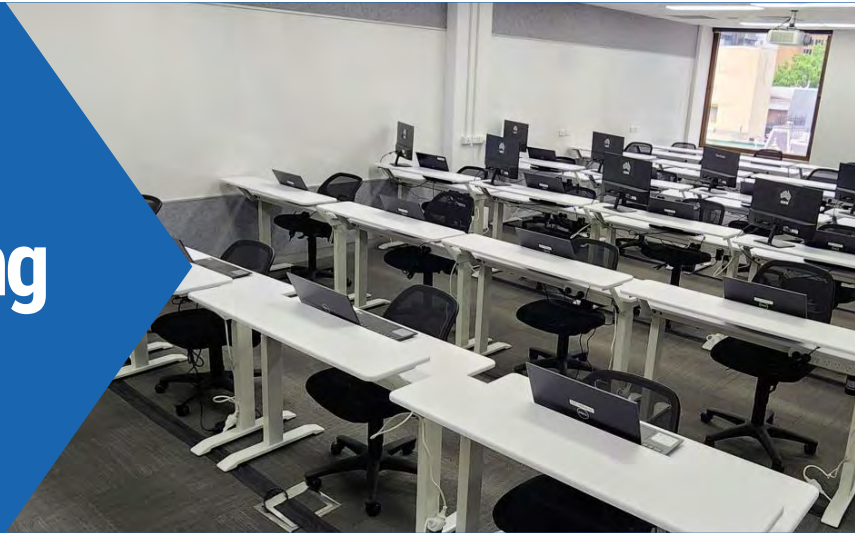

# Step into the Future of Professional Training at CDFS Melbourne Training Centre!

Elevate your learning journey at our **Class 9b Certified Facility**, located at **8/168 Exhibition St, Melbourne VIC 3000**. Our centre is designed to ensure a superior training experience.

## Features Included:

- ▶ **Ergonomic Excellence:** Experience the comfort and flexibility of 24 top-of-the-line motorised stand-up desks, each complemented by the latest in computer technology.
- ▶ **Advanced Technological Integration:** With our comprehensive suite of technology essentials, from high-speed internet connectivity to interactive smart boards and projectors.
- ▶ **Unmatched Value:** Benefit from our cost-effective training solutions that deliver high-quality experiences without compromising on quality.
- ▶ **Premium Services and Amenities:** Enjoy the Centre facilities at no extra cost, including seamless Wi-Fi access, coffee and tea stations, and break-out area.
- ▶ **Safety and Compliance:** Rest assured with the peace of mind that comes from training in a Class 9b Certified Facility, meeting all the necessary safety and compliance standards.